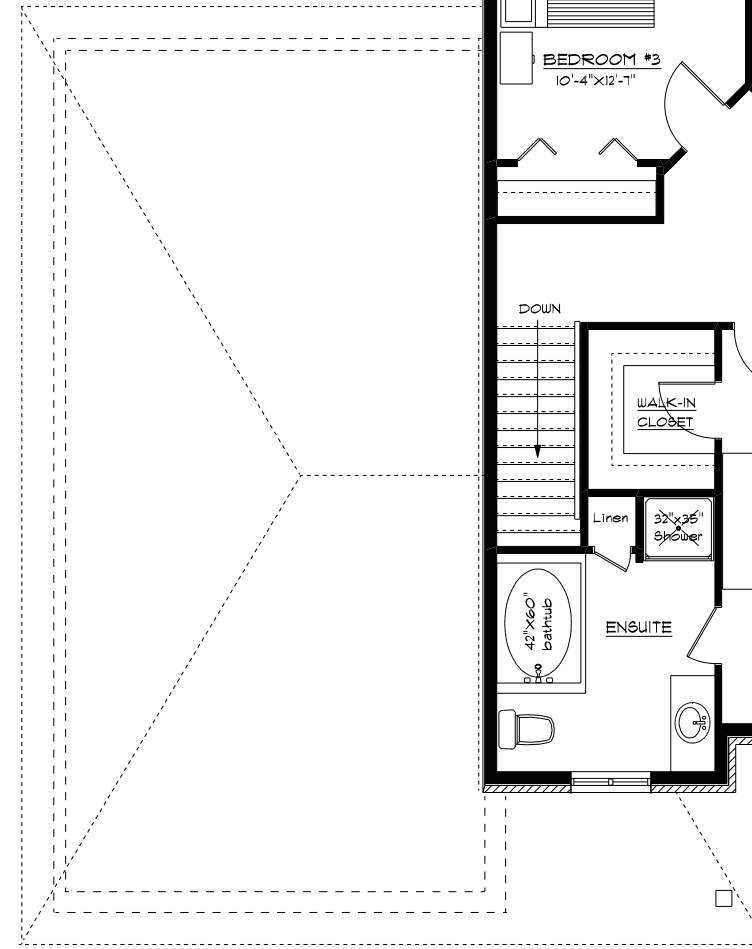

GROUND FLOOR PLAN
947 sq.ft

2ND FLOOR PLAN
834 sq.ft

TOTAL : 1781 sq.ft

BLUE HERON II