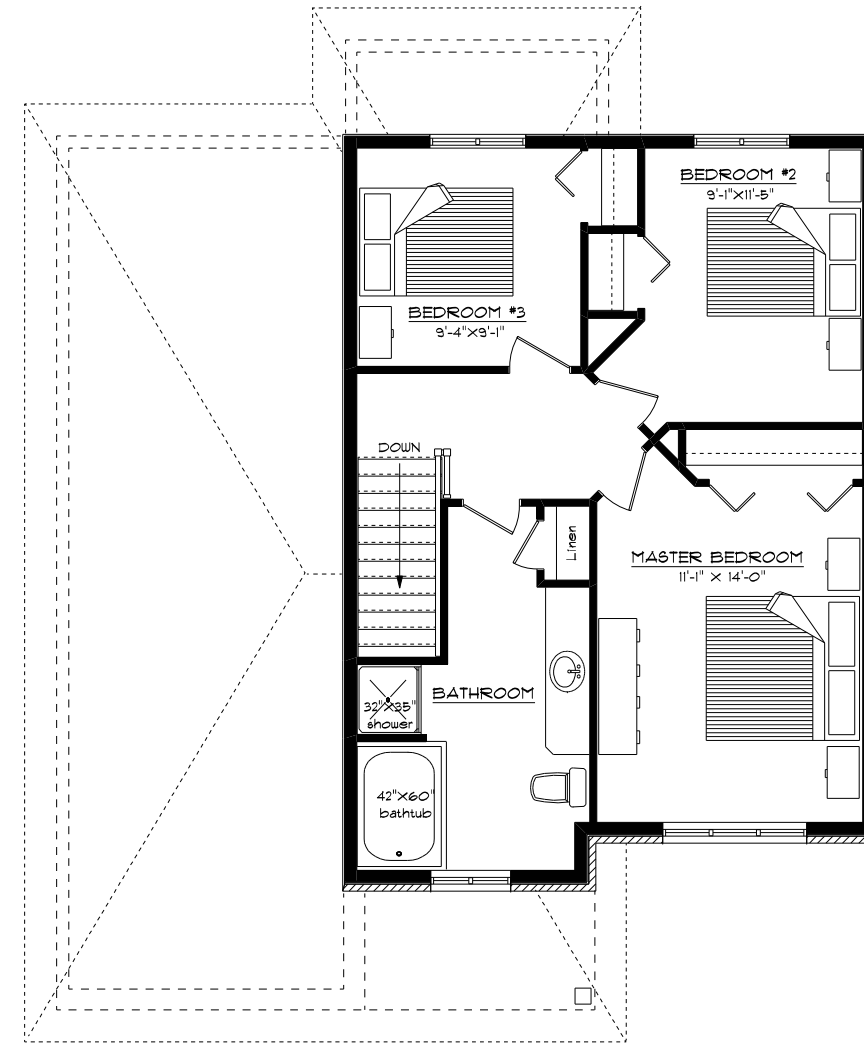

**GROUND FLOOR PLAN**  
859 sq.ft

**2ND FLOOR PLAN**  
658 sq.ft

TOTAL: 1517 sq.ft

# BLUE JAY I