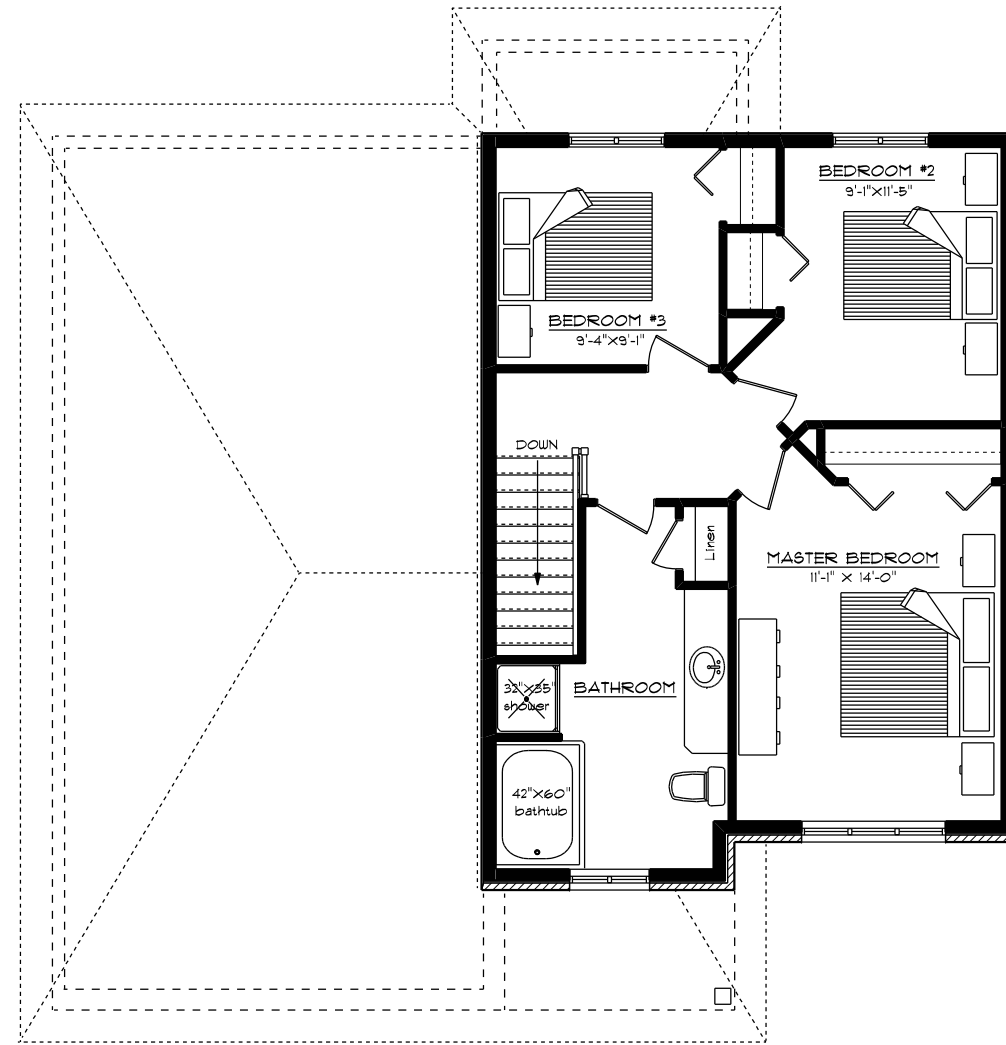

GROUND FLOOR PLAN
859 sq.ft.

2ND FLOOR PLAN
658 sq.ft. TOTAL: 1517 sq.ft.

BLUE JAY II