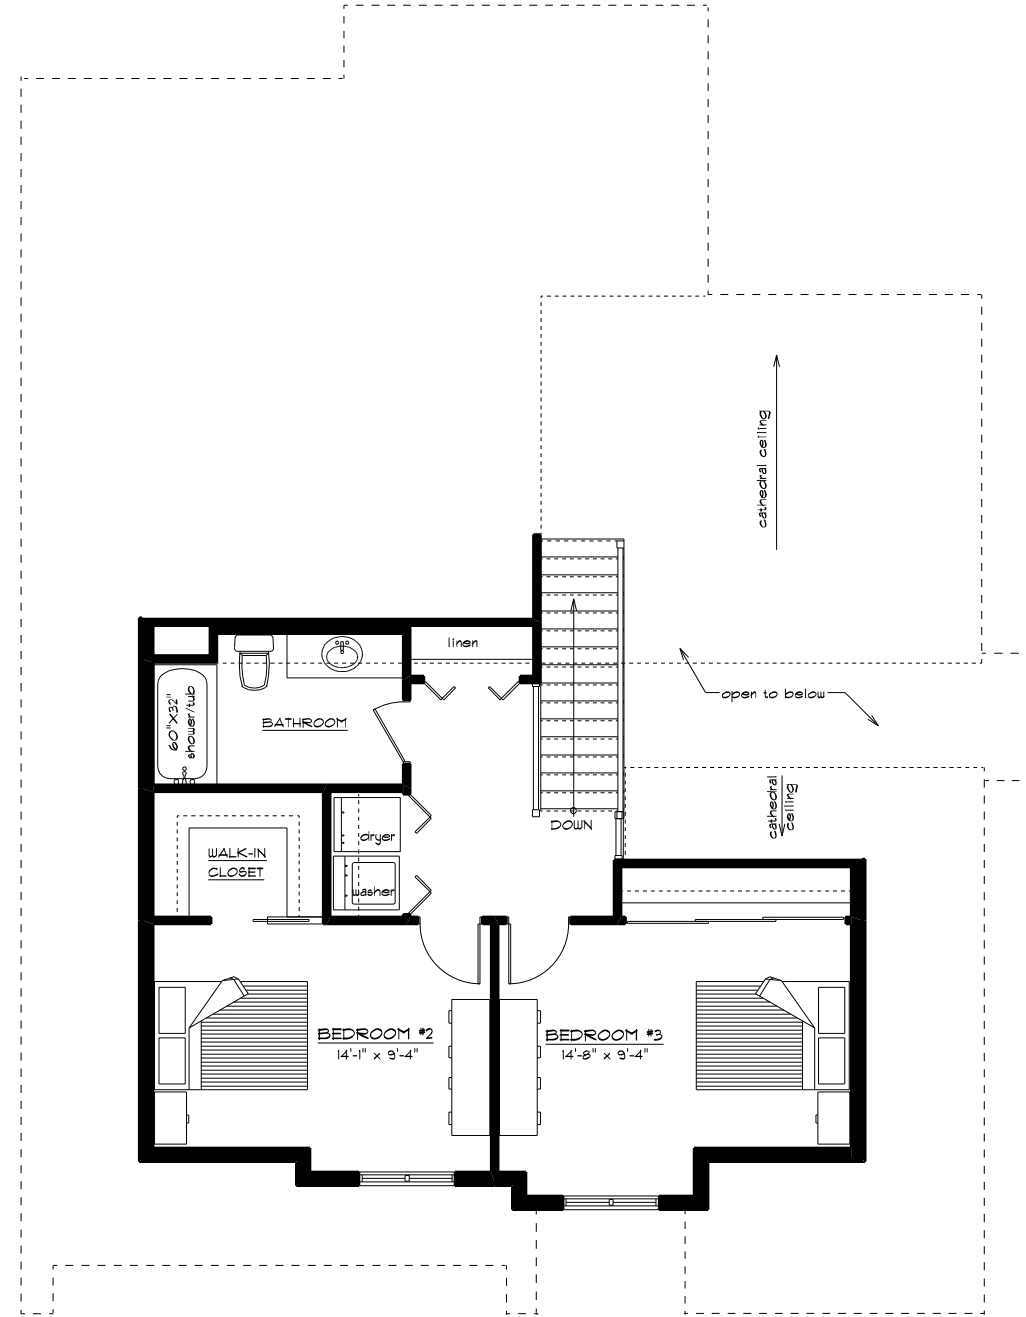

MAIN FLOOR PLAN
1507 sq.ft.

SECOND FLOOR PLAN
597 sq.ft.

TOTAL: 2104 sq.ft.

CANARY II