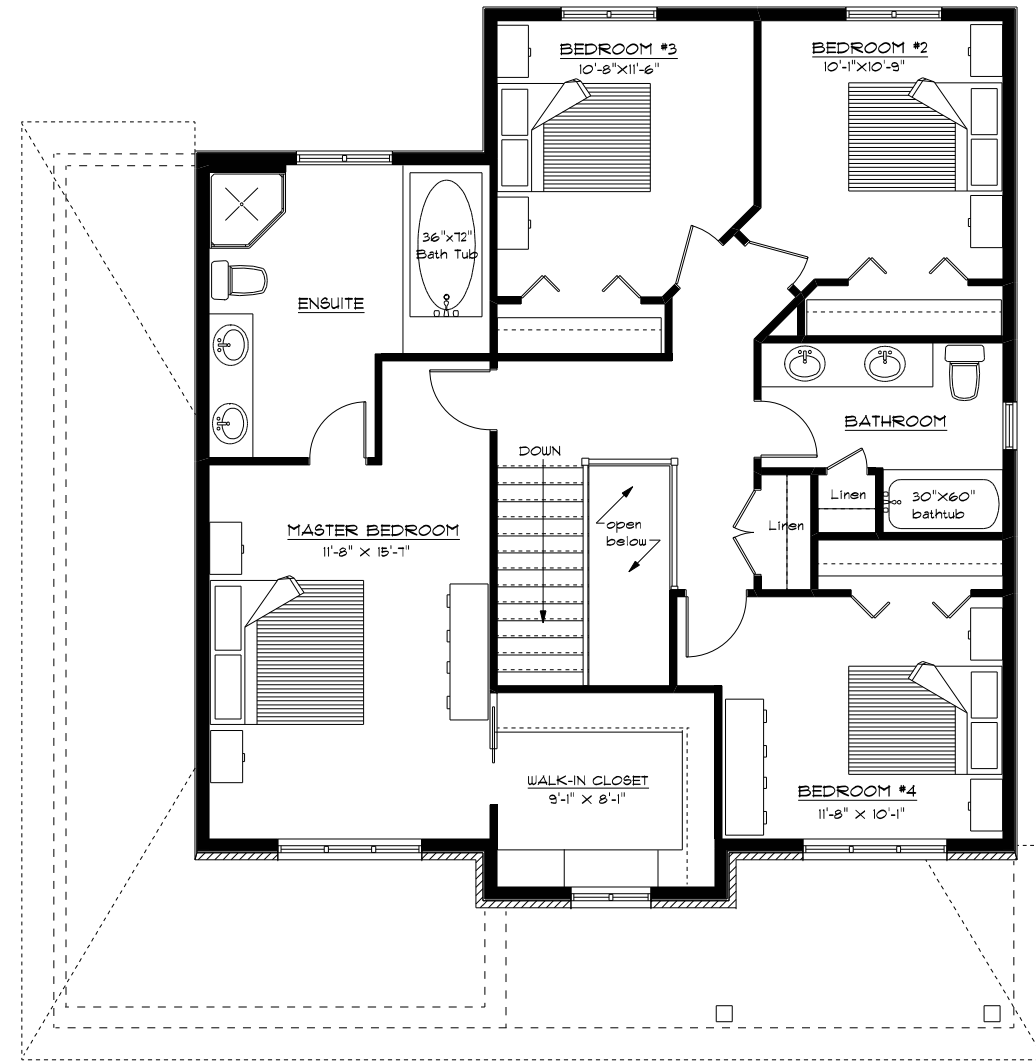

GROUND FLOOR PLAN

902 sq.ft

2ND FLOOR PLAN

1072 sq.ft

1974 Total sq.ft

# MONARCH