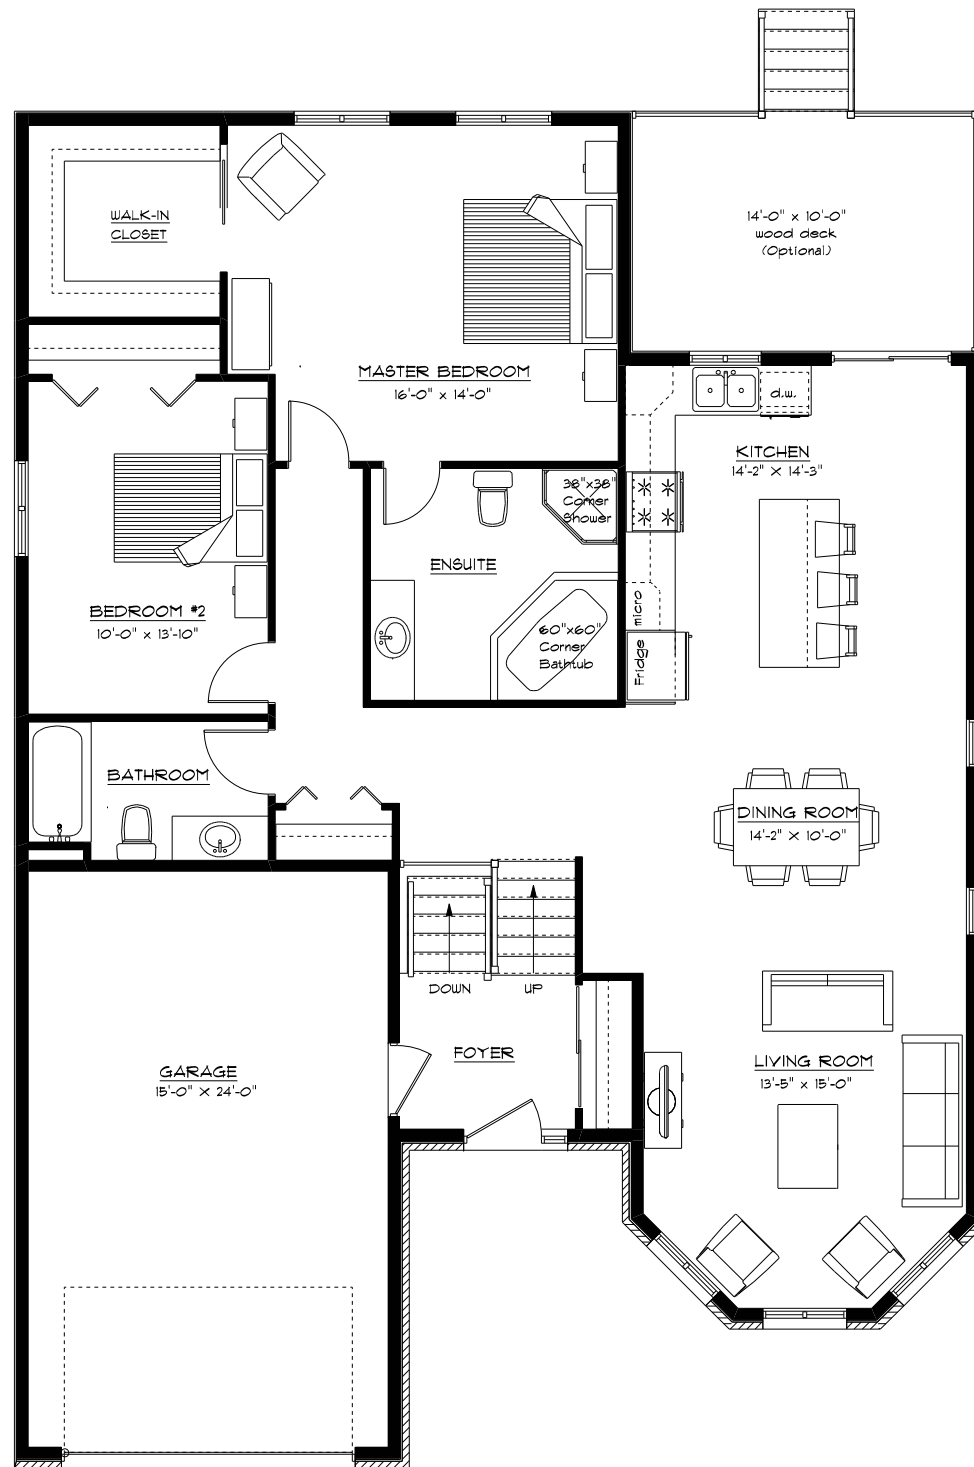

FLOOR PLAN OPTION

MAIN FLOOR PLAN

1481 sq.ft.

ORIOLE II