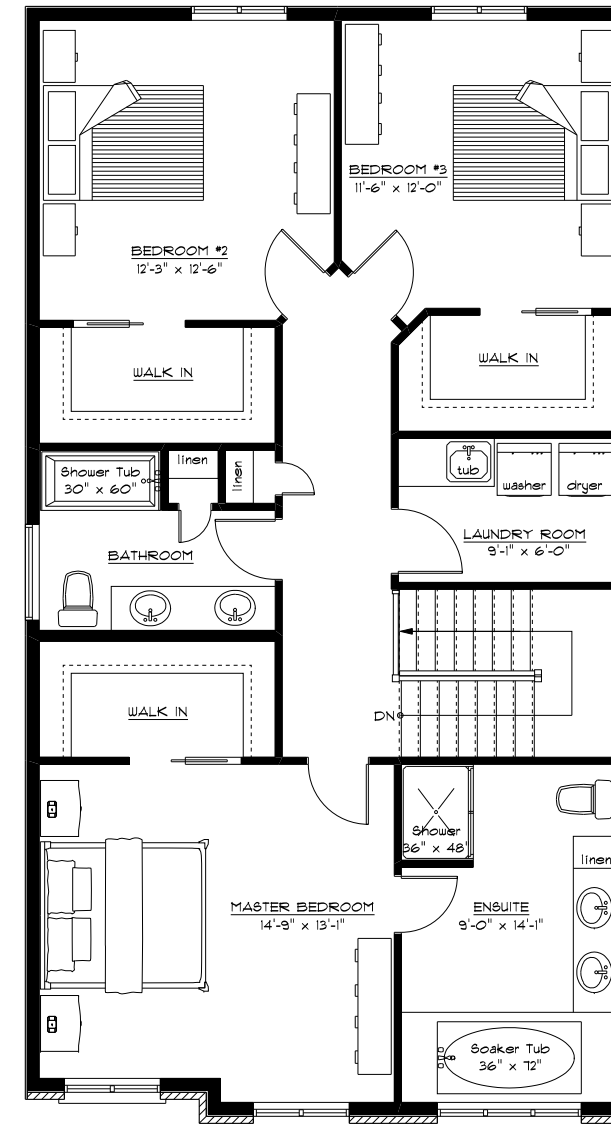

MAIN FLOOR PLAN

SECOND FLOOR PLAN

MAIN FLOOR: 1 159 SQ.FT
 SECOND FLOOR: 1 142 SQ.FT
 TOTAL = 2 301 SQ.FT

THE PELICAN