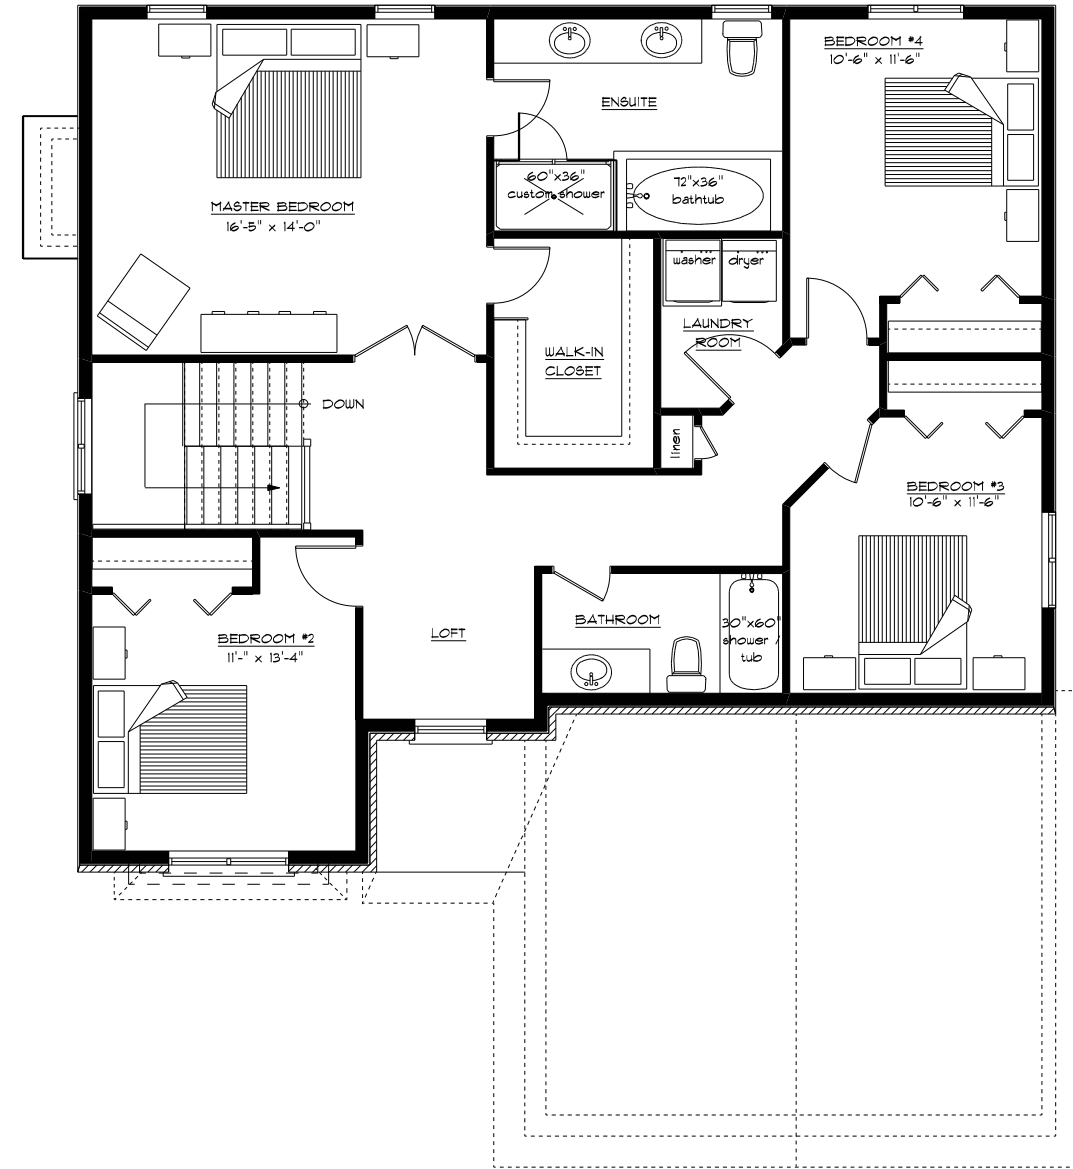

MAIN FLOOR PLAN

1142 sq.ft.

SECOND FLOOR PLAN

1190 sq.ft.

TOTAL : 2332 sq.ft

THE ROBIN